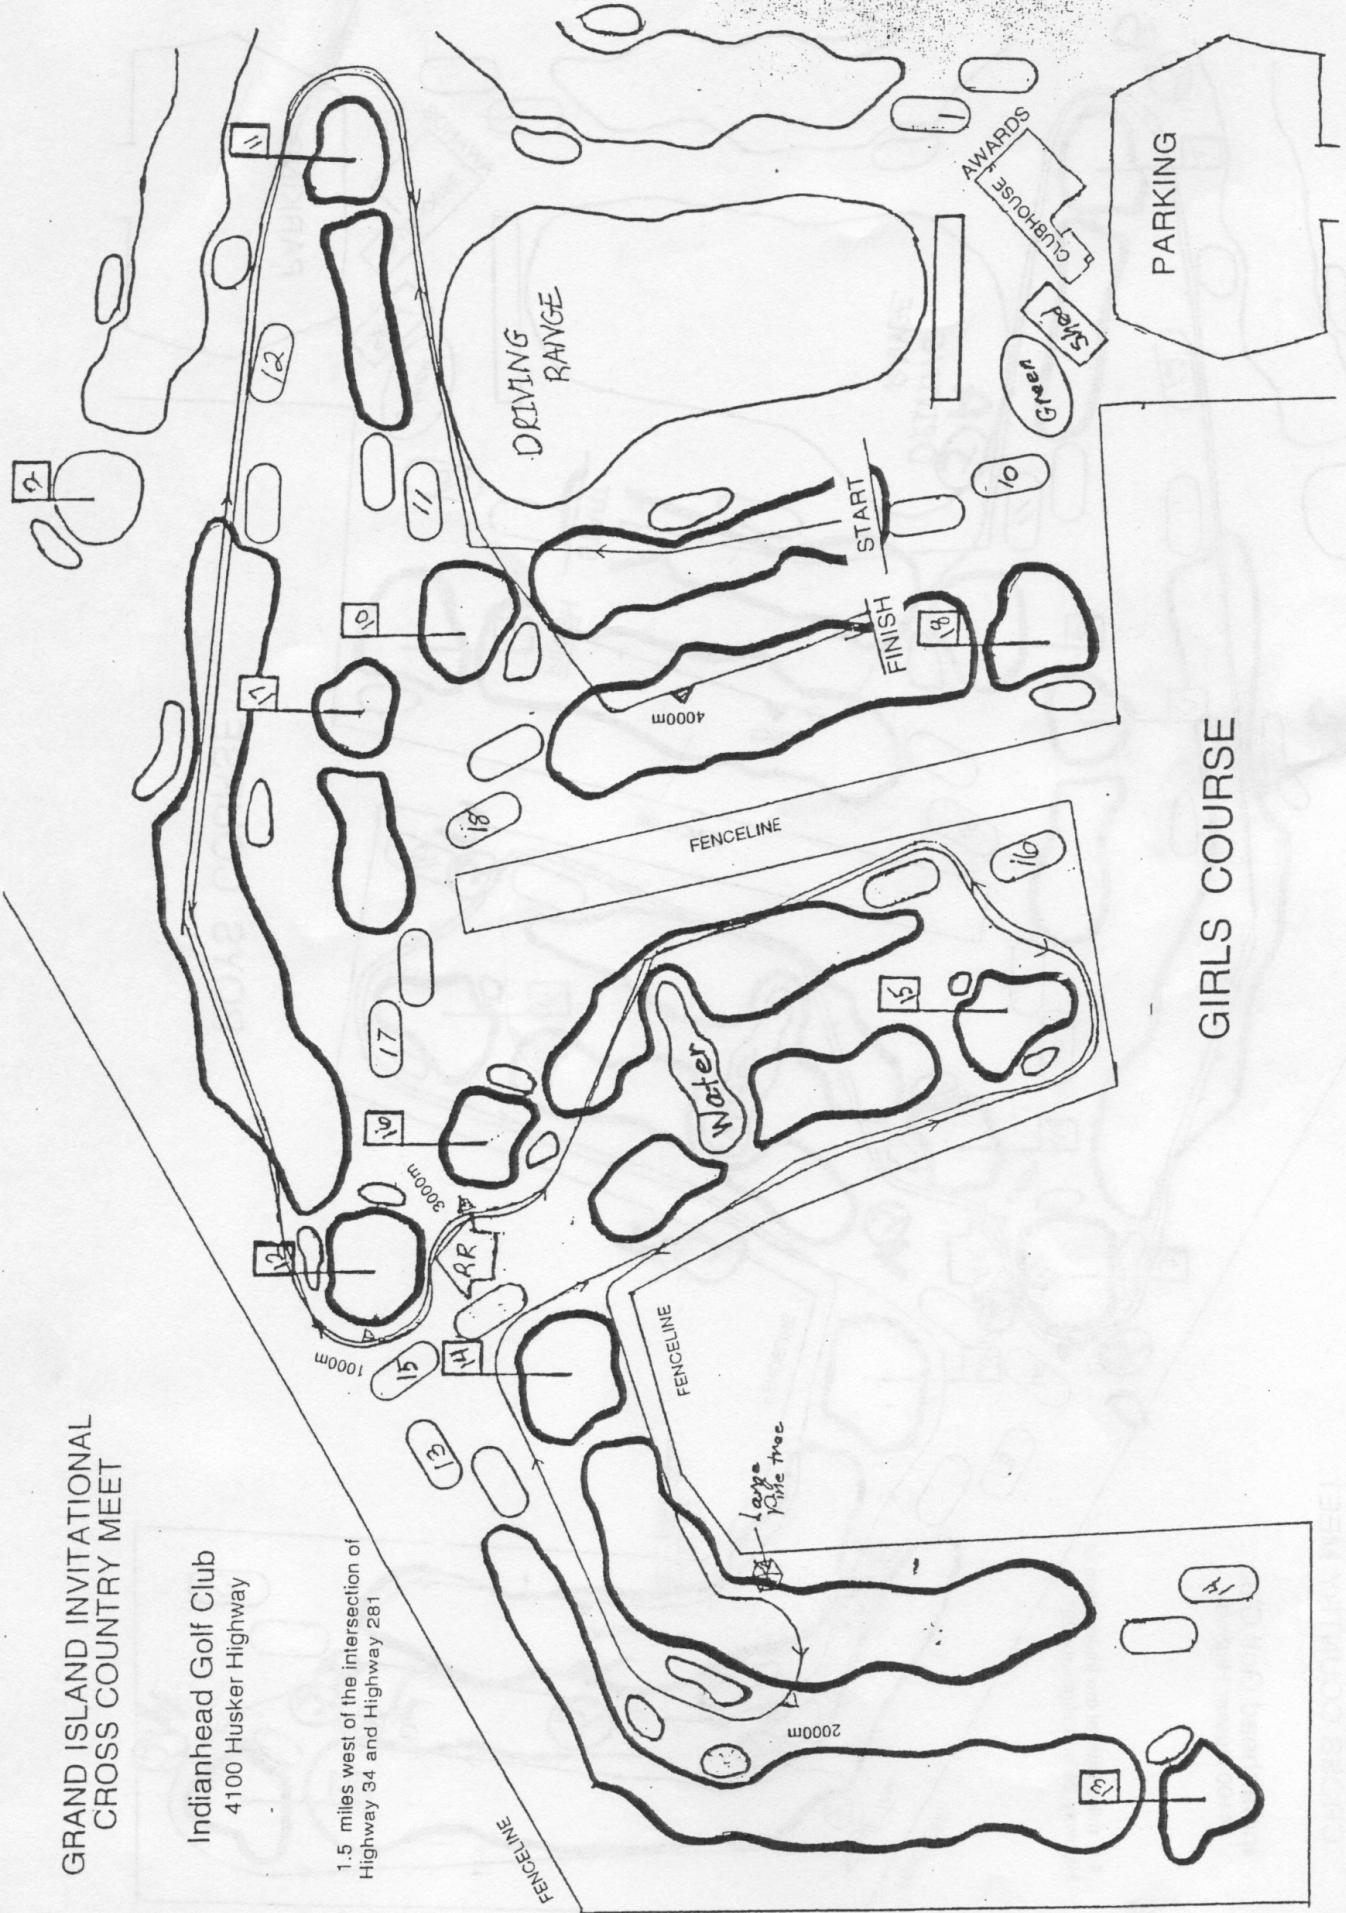

# GRAND ISLAND INVITATIONAL CROSS COUNTRY MEET

Indianhead Golf Club  
4100 Husker Highway

1.5 miles west of the intersection of  
Highway 34 and Highway 281

GIRLS COURSE