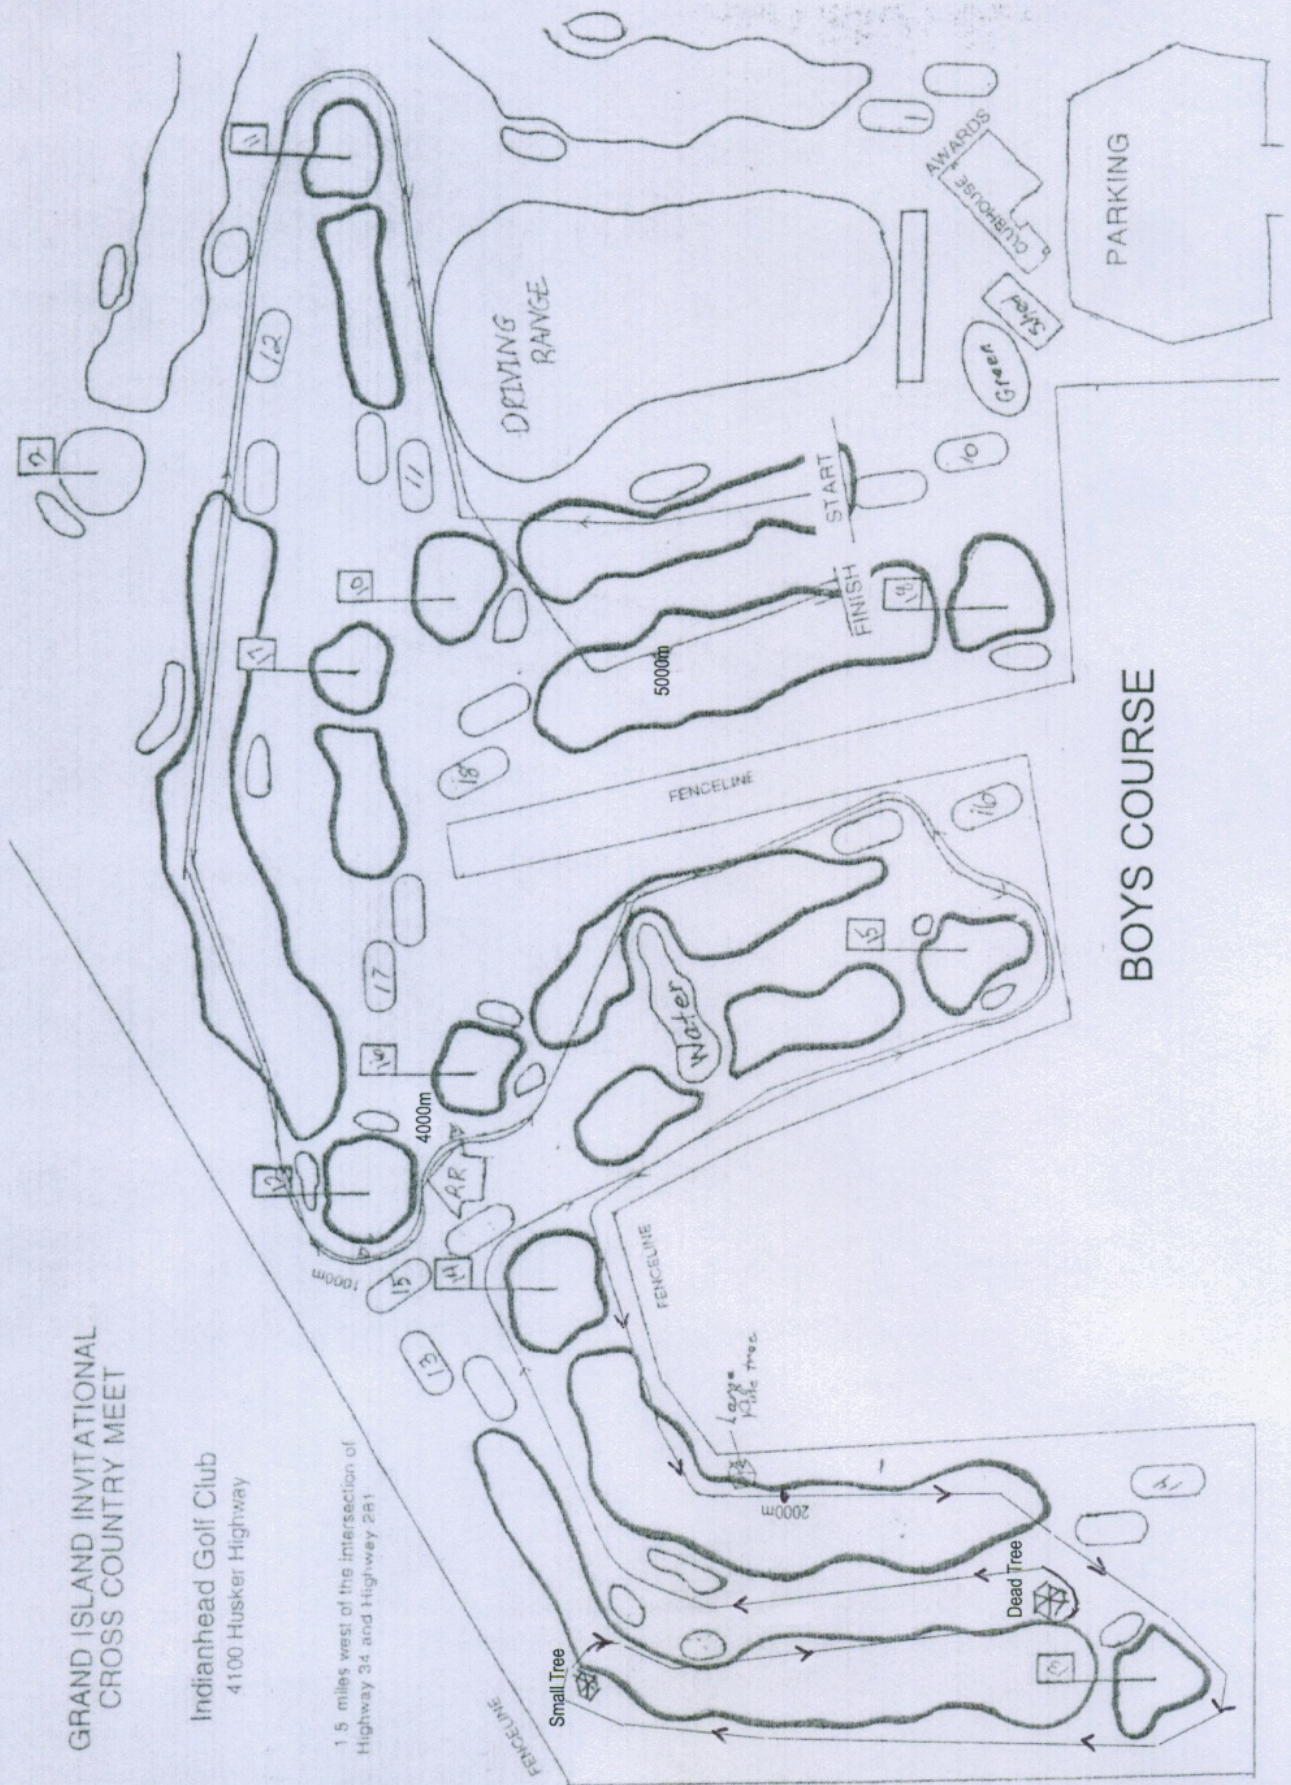

GRAND ISLAND INVITATIONAL
CROSS COUNTRY MEET

Indianhead Golf Club
4100 Husker Highway

1.5 miles west of the intersection of
Highway 34 and Highway 281

BOYS COURSE